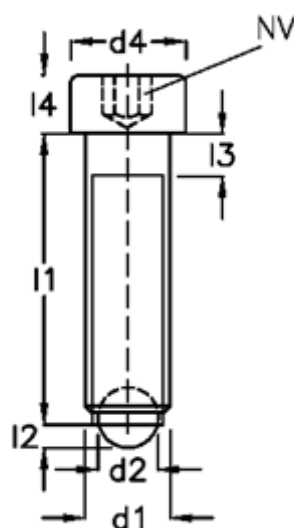

Data Sheet

Article number: 209276591

Description: E+G Screws with ball
GN 606-M10-25-AN

Measures

d1	= M10		l4 = 10
d2	= 7.0		
d3	= 6.0		
d4	= 16		
Internal hexagon	= 8.0		
l1	= 25		
l2	= 1.7		
l3	= 4.5		